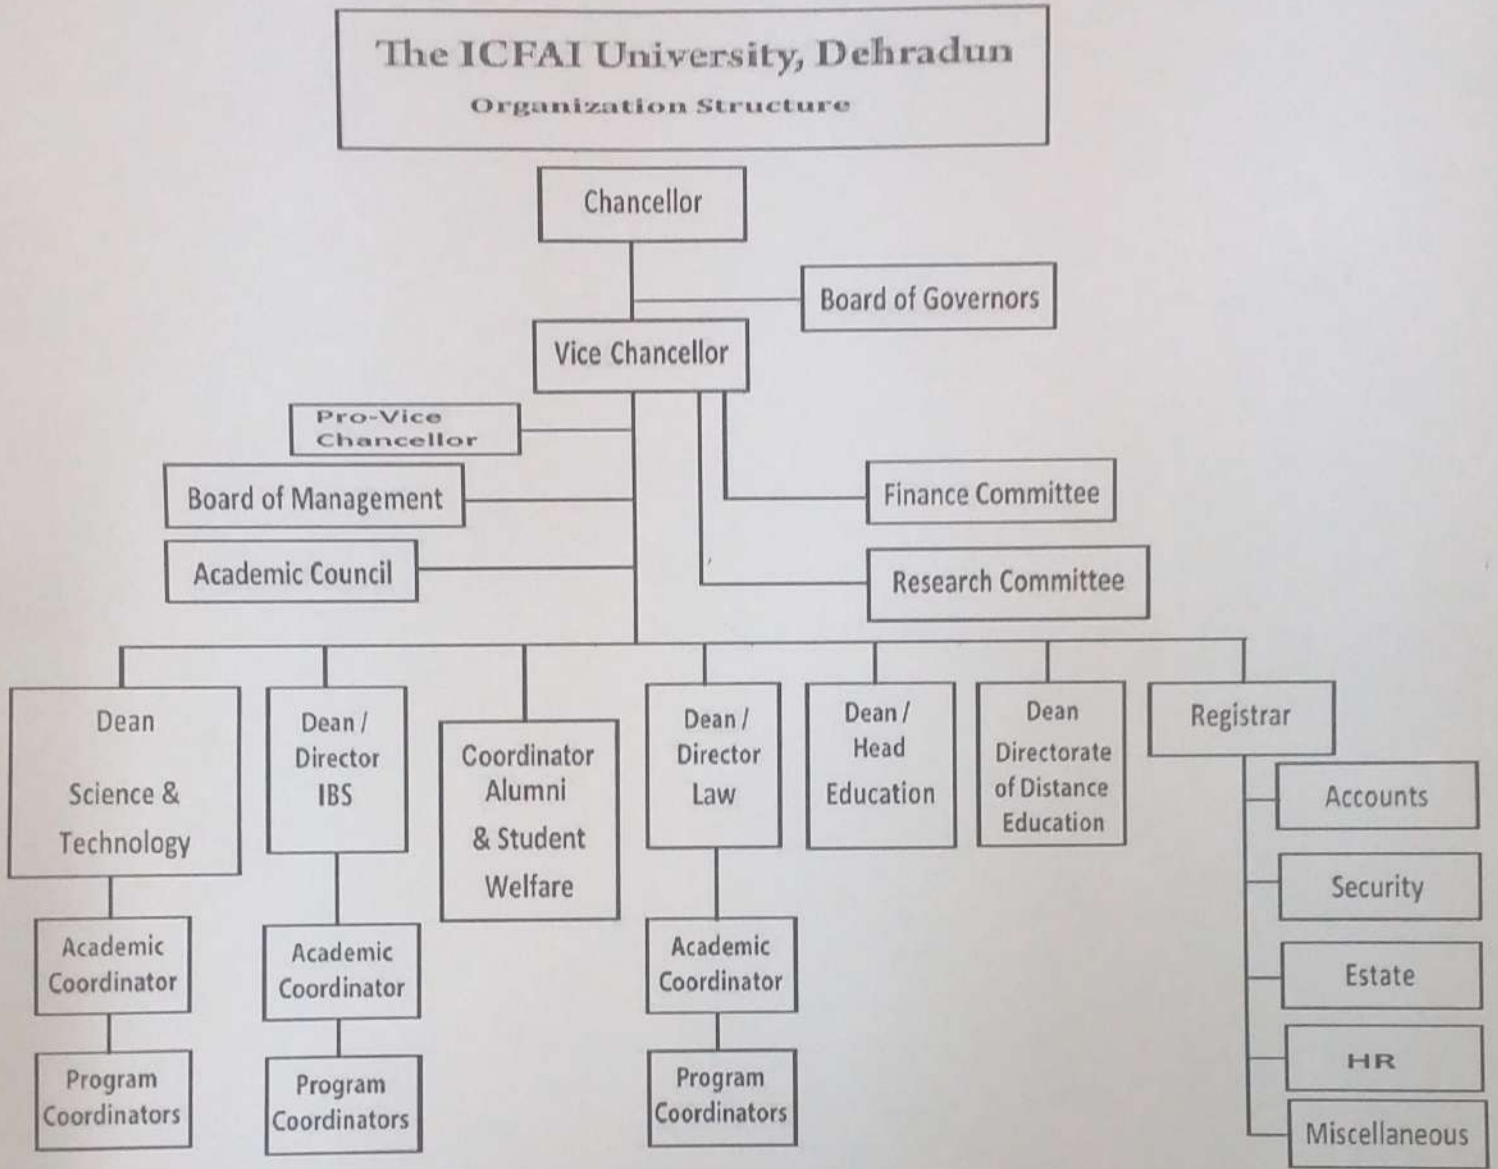

The Governing Structure of the ICFAI University, Dehradun comprises of: -

[Signature]
Registrar,
ICFAI University Dehradun